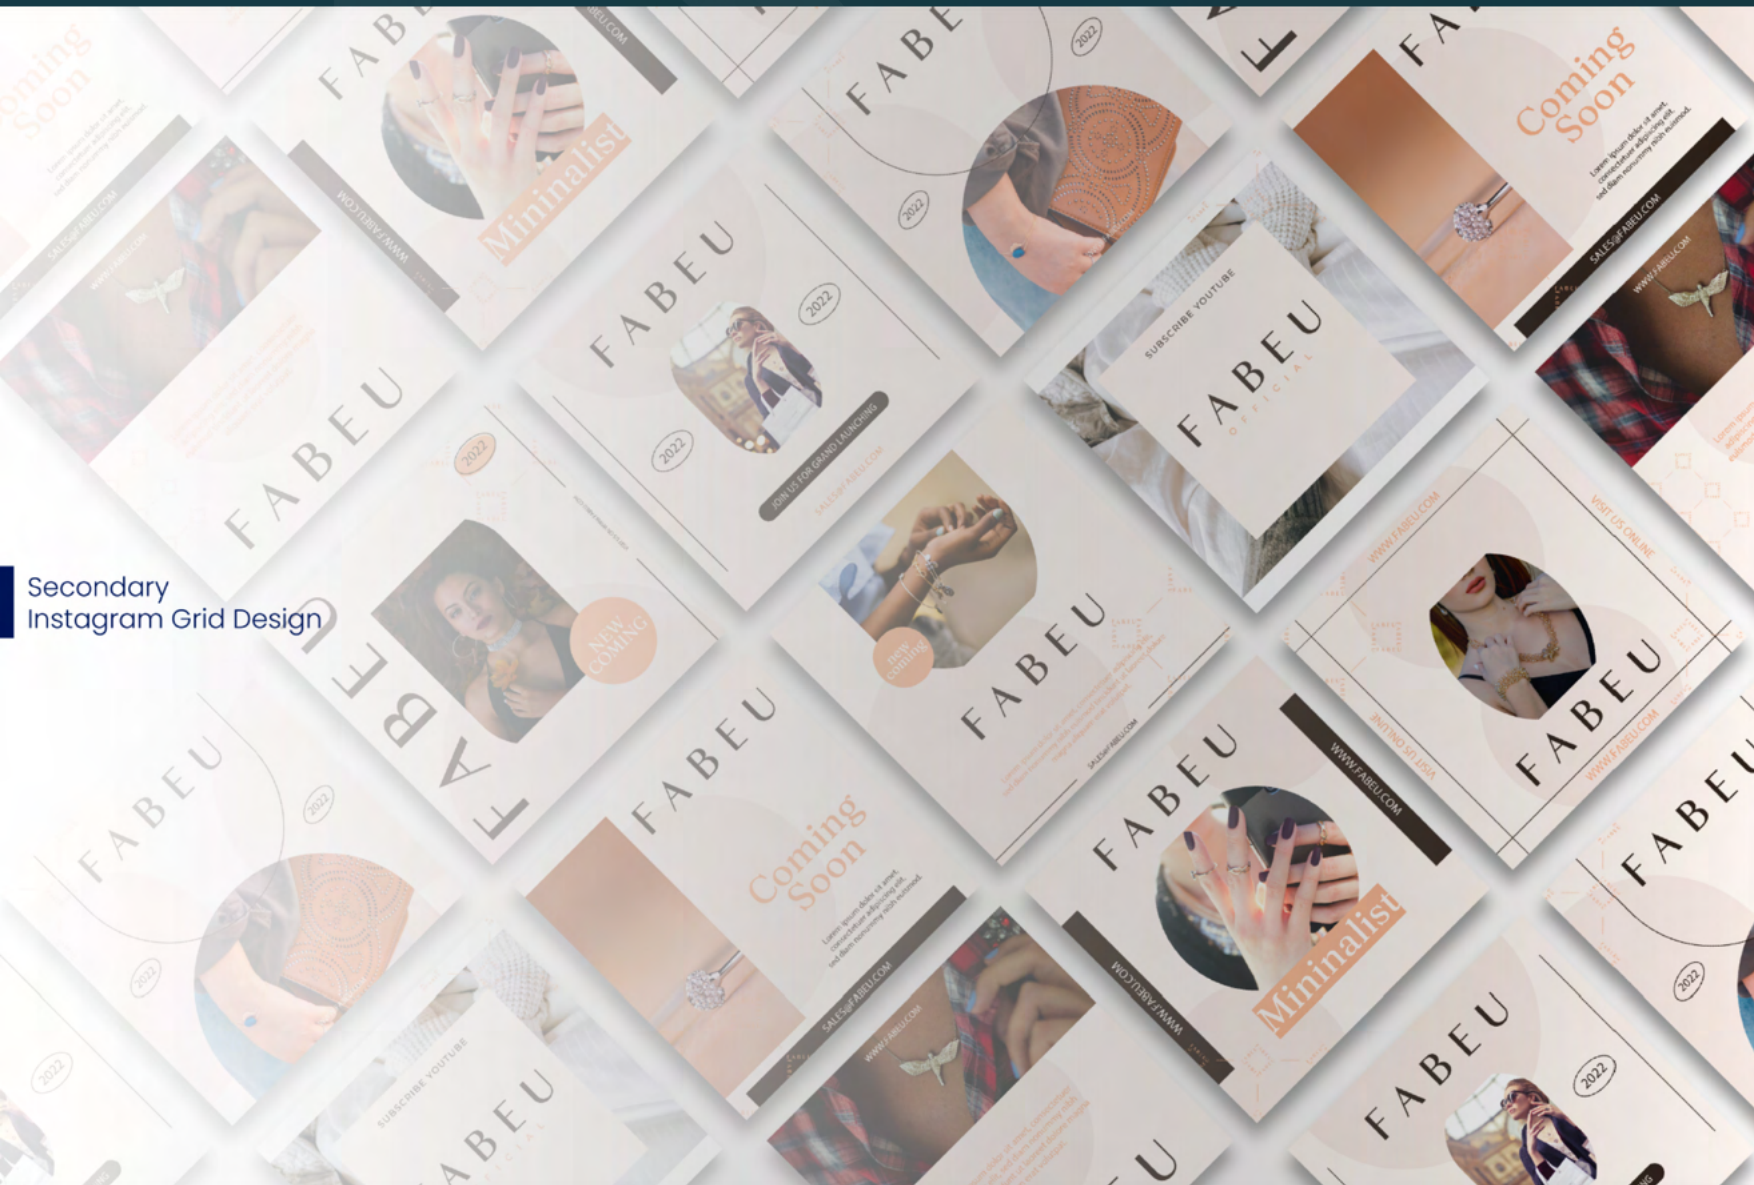

Social Media - 9 Grid Templates

Fabeu -
Online Jewelry
Marketplace

Secondary
Instagram Grid Design