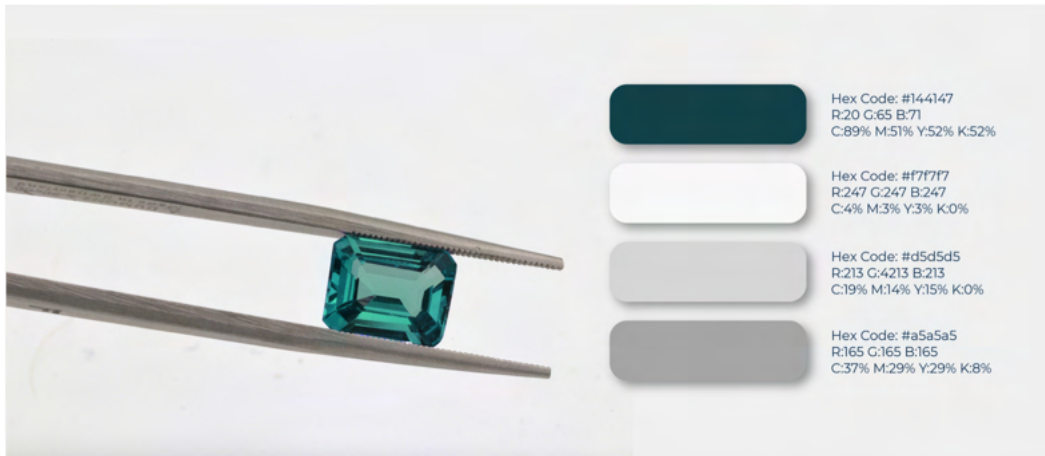

The Diamond Atelier – Supplier of Diamonds & Gemstones

LOGO & BRANDING IDENTITY

Color Palette