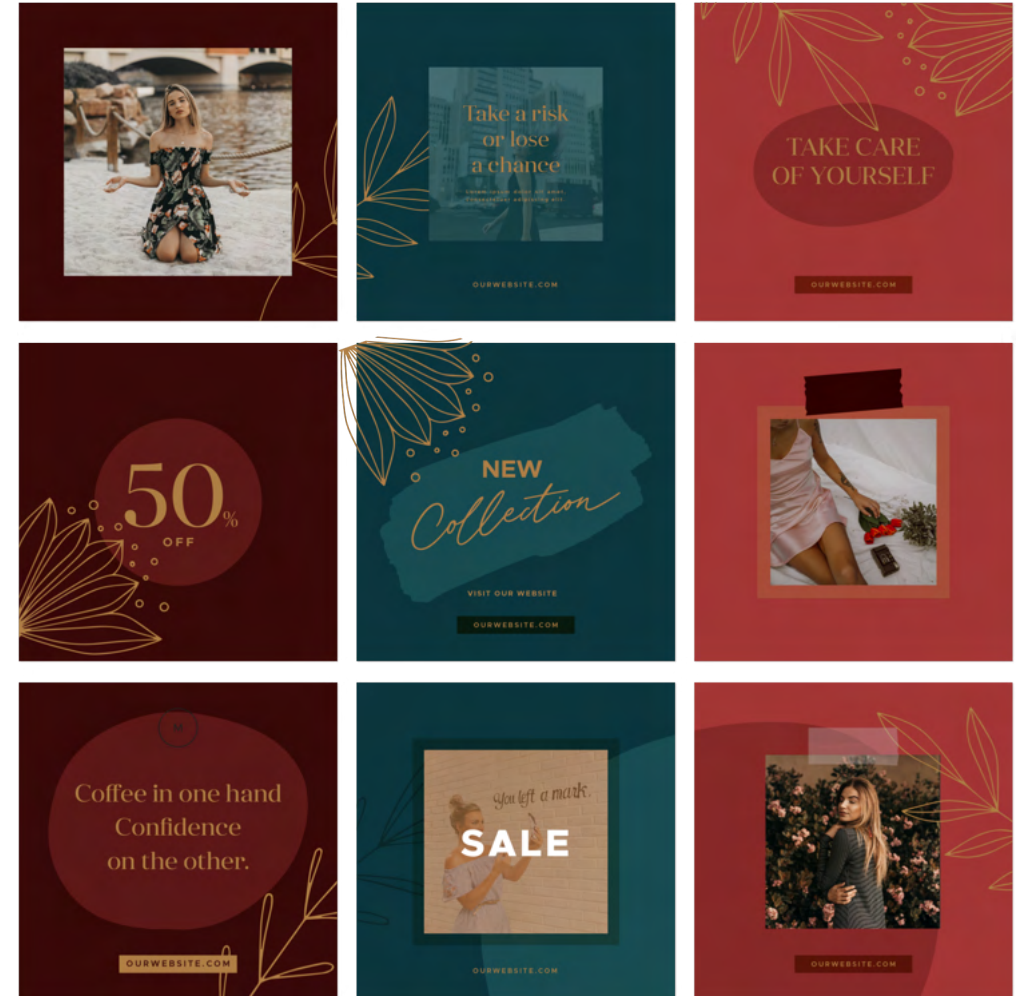

Social Media - 9 Grid Templates

Alif